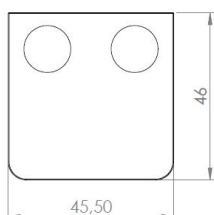

## Description:

Glass Clamp "Square" 45x47x27mm, SS316-SSS, Flat, 6-10,76mm Glass Thickness, No Safety Pin & No Cushions,, (Cushion Model D) Max Load Capacity Pr.Pcs: 25Kg

## Item number:

22.10.600-0

Units	Box	Carton	HS Code	Barcode
Pcs.	4	40	8302419000	
				5704866476119

X	Glass range
X	6 - 10,76 mm.