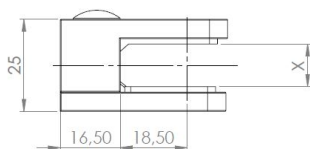

## Description:

Glass Clamp "Square" 45x47x27mm, SS316-SSS, Flat, 6-10,76mm Glass Thickness, No Safety Pin & No Cushions,, (Cushion Model D) Max Load Capacity Pr.Pcs: 25Kg

## Item number:

22.10.600-0

Units	Box	Carton	HS Code	Barcode
Pcs.	4	40	8302419000	
				5704866476119

X	Glass range
X	6 - 10,76 mm.