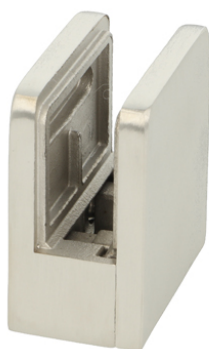

## Description:

Glass Clamp "Square" 45x47x27mm, SS316-SSS, Flat, 6-10,76mm Glass Thickness, No Safety Pin & No Cushions,, (Cushion Model D) Max Load Capacity Pr.Pcs: 25Kg

## Item number:

22.10.600-0

Units	Box	Carton	HS Code	Barcode
Pcs.	4	40	8302419000	
				5704866476119

X	Glass range
X	6 - 10,76 mm.