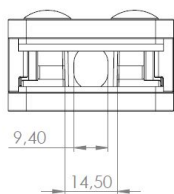

## Description:

Glass Clamp "Square" 45x47x27mm, SS316-SSS, Flat, 6-10,76mm Glass Thickness, No Safety Pin & No Cushions,, (Cushion Model D) Max Load Capacity Pr.Pcs: 25Kg

## Item number:

22.10.600-0

Units	Box	Carton	HS Code	Barcode
Pcs.	4	40	8302419000	
				5704866476119

X	Glass range
X	6 - 10,76 mm.