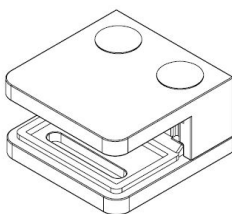

## Description:

Glass Clamp "Square" 45x47x27mm, SS316-SSS, Flat, 6-10,76mm Glass Thickness, No Safety Pin & No Cushions,, (Cushion Model D) Max Load Capacity Pr.Pcs: 25Kg

## Item number:

22.10.600-0

Units	Box	Carton	HS Code	Barcode
Pcs.	4	40	8302419000	
				5704866476119

X	Glass range
X	6 - 10,76 mm.